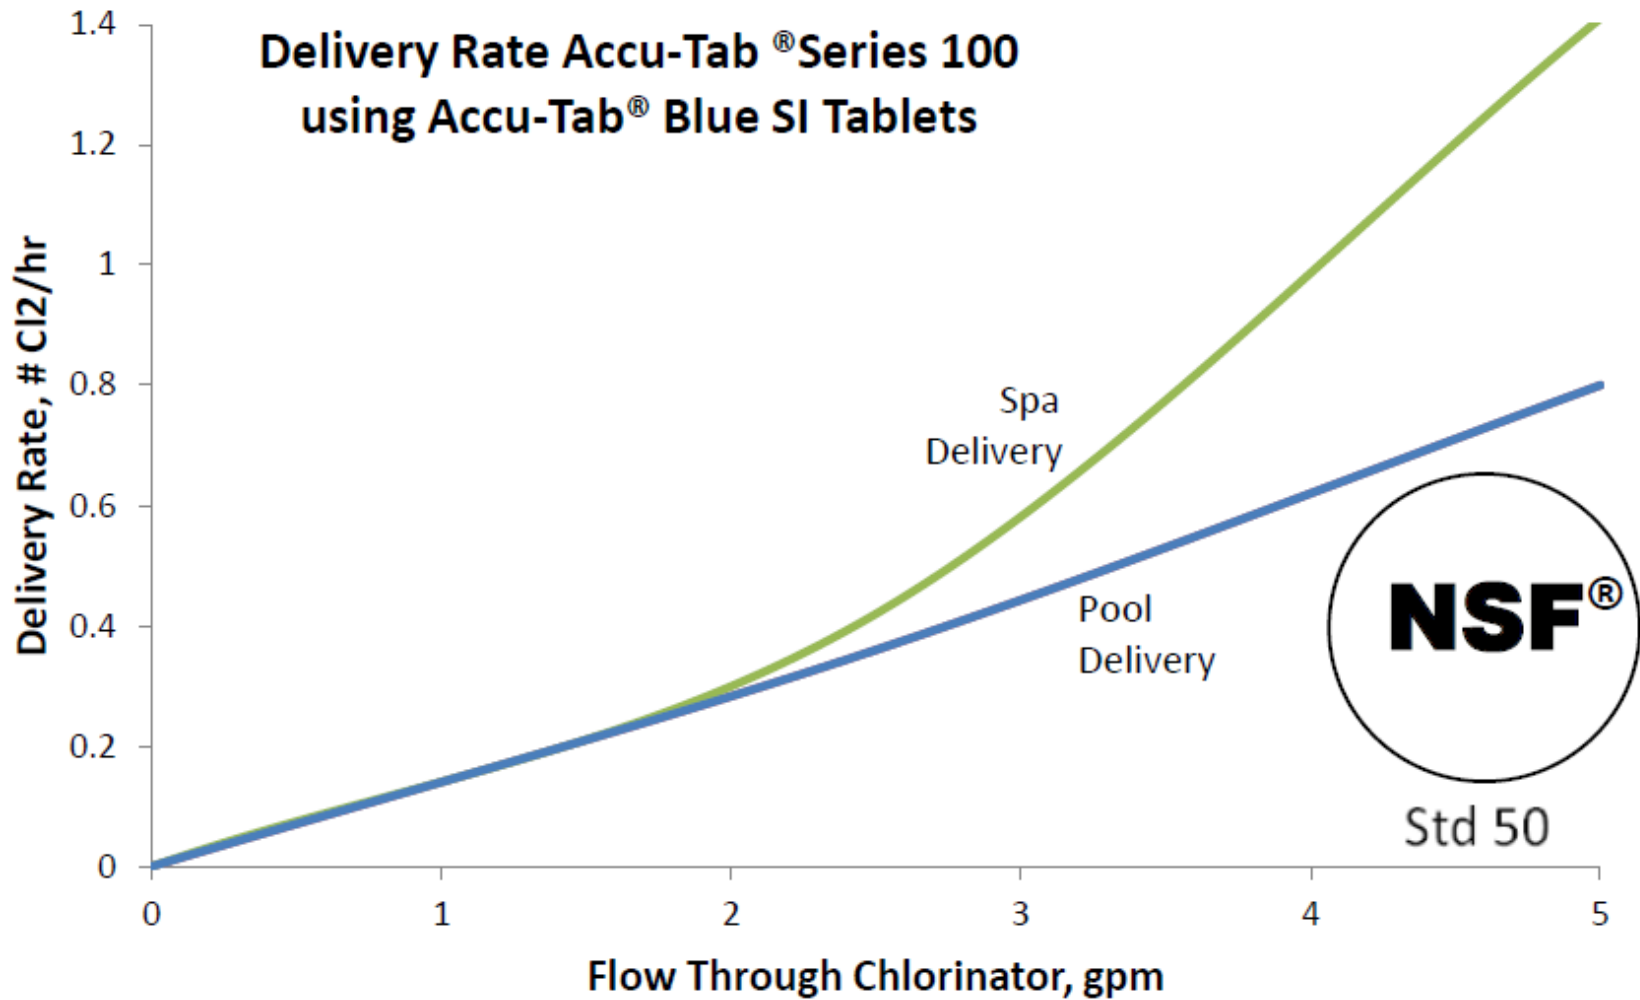

**Delivery Rate Accu-Tab® Series 100  
using Accu-Tab® Blue SI Tablets**

Delivery Rate Accu-Tab® 1030  
using Accu-Tab® Blue SI Tablets  
For pool and spa use