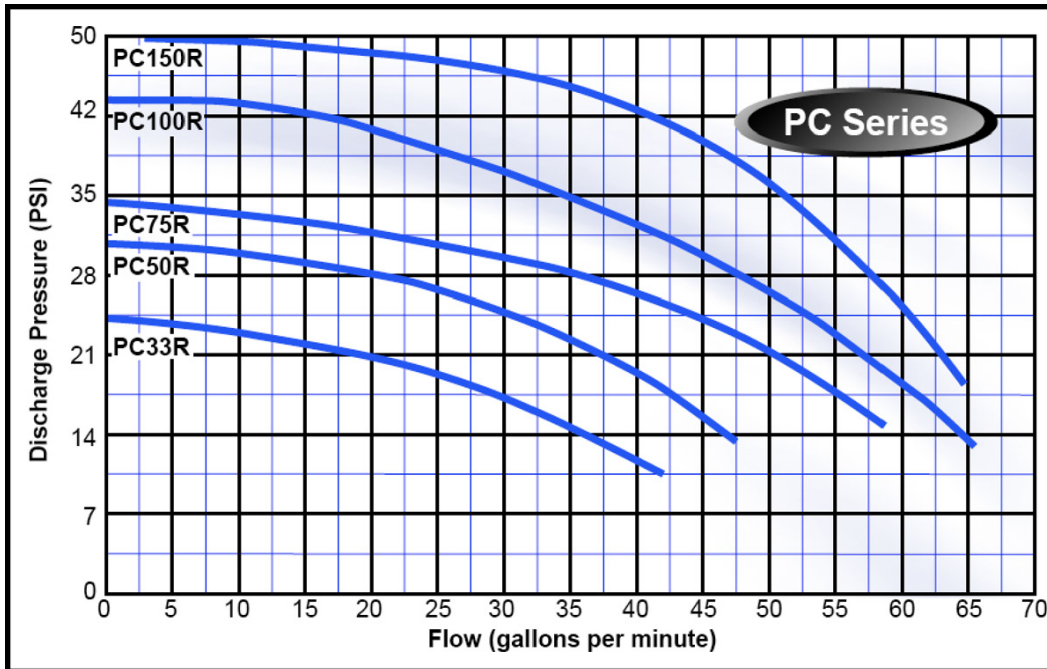

Hayward PPAP 1000 (1.0 HP) Pump Performance

Hayward PPAP 1500 (1.5 HP) Pump Performance

Webtrol Pump Performance

Webtrol Delivery Curve

PC100R = 1 HP
PC150R = 1.5HP