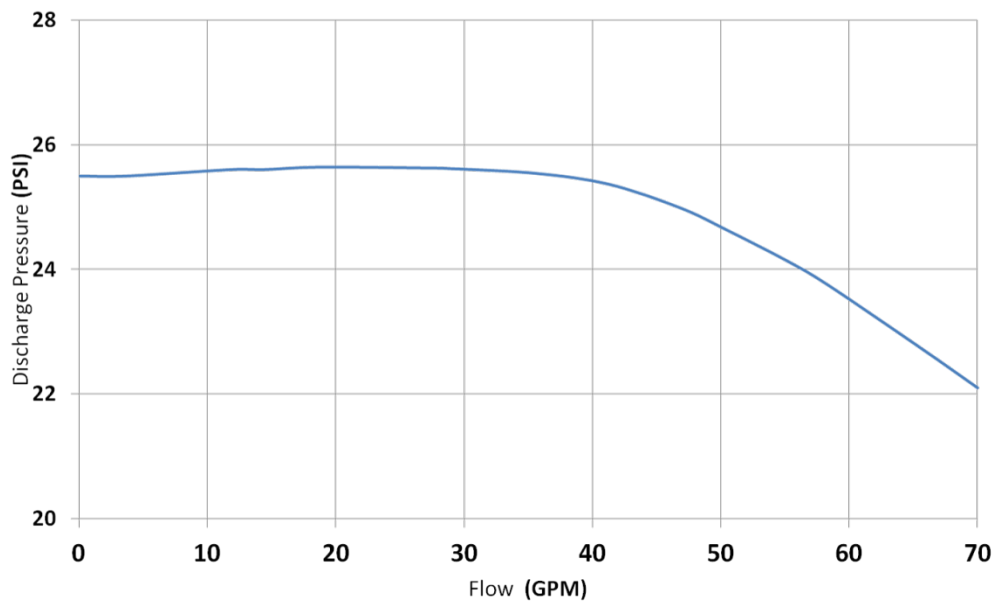

Hayward PPAP 1000 (1.0 HP) Pump Performance

Hayward PPAP 1500 (1.5 HP) Pump Performance

Webtrol Pump Performance

Webtrol Delivery Curve

PC100R = 1 HP
PC150R = 1.5HP