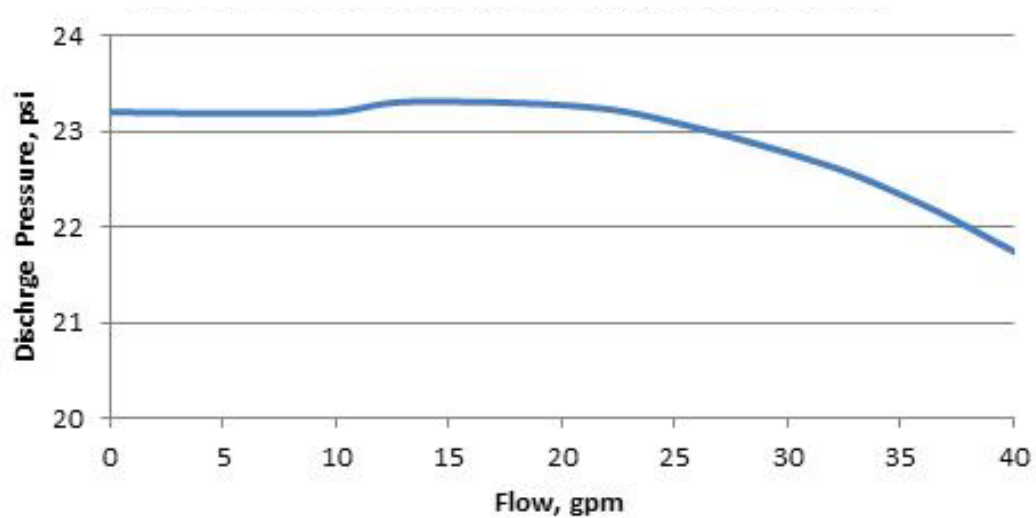

Hayward PPAP 1000 (1.0 HP) Pump Performance

Hayward PPAP 1500 (1.5 HP) Pump Performance

Webtrol Pump Performance

Webtrol Delivery Curve

PC100R = 1 HP
PC150R = 1.5HP